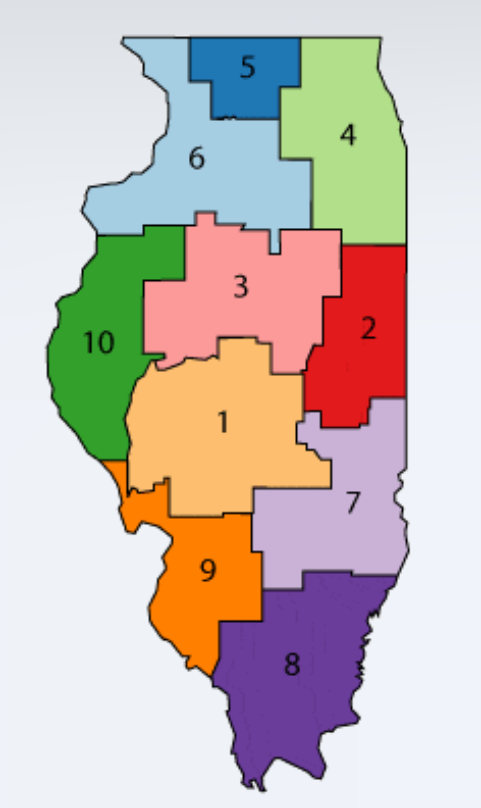

NEW Apprenticeship Expansion Grantees

NAVIGATORS by Economic Development Region (EDR)

- Land of Lincoln Workforce Alliance (LWIA 20) – EDR1
- Cook County Bureau of Economic Development – EDR 4
- St. Augustine College – EDR 4
- The Workforce Connection (LWIA 3) – EDR 5
- Business Employment Skills Team, Inc. (BEST) - LWIA 4 – EDR 6
- Management, Training and Consulting Corporation (LWIA 25) – EDR 8
- St. Clair County Intergovernmental Grants Department – EDR 9
- Workforce Innovation Board of Western Illinois (LWIA 14) – EDR 10

Counties within each Economic Development Region (EDR):

- Region 1 (Central (12 counties)) - Cass, Christian, Greene, Logan, Macon, Macoupin, Menard, Montgomery, Morgan, Sangamon, Scott, Shelby Counties.
- Region 2 (East Central (6 counties)) - Champaign, Douglas, Ford, Iroquois, Piatt, Vermilion Counties.
- Region 3 (North Central (10 counties)) - De Witt, Fulton, Livingston, Mc Lean, Marshall, Mason, Peoria, Stark, Tazewell, Woodford Counties.
- Region 4 (Northeast (10 counties)) - Cook, De Kalb, Du Page, Grundy, Kane, Kankakee, Kendall, Lake, Mc Henry, Will Counties.
- Region 5 (Northern Stateline (4 counties)) - Boone, Ogle, Stephenson, Winnebago Counties.
- Region 6 (Northwest (10 counties)) - Bureau, Carroll, Henry, Jo Daviess, La Salle, Lee, Mercer, Putnam, Rock Island, Whiteside Counties.
- Region 7 (Southeastern (13 counties)) - Clark, Clay, Coles, Crawford, Cumberland, Edgar, Effingham, Fayette, Jasper, Lawrence, Marion, Moultrie, Richland Counties.
- Region 8 (Southern (19 counties)) - Alexander, Edwards, Franklin, Gallatin, Hamilton, Hardin, Jackson, Jefferson, Johnson, Massac, Perry, Pope, Pulaski, Saline, Union, Wabash, Wayne, White, Williamson Counties.
- Region 9 (Southwestern (9 counties)) - Bond, Calhoun, Clinton, Jersey, Madison, Monroe, Randolph, St. Clair, Washington Counties.
- Region 10 (West Central (9 counties)) - Adams, Brown, Hancock, Henderson, Knox, Mc Donough, Pike, Schuyler, Warren Counties.